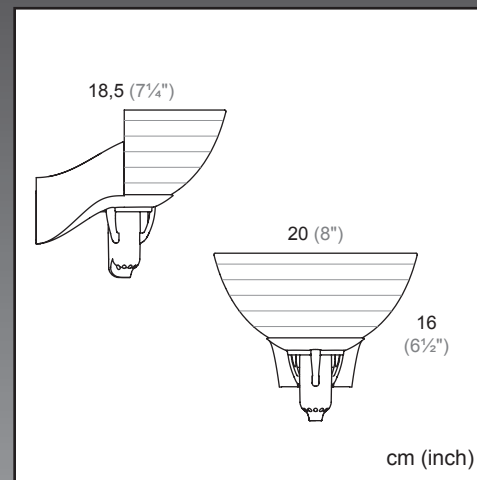

Galileo Parete
cod. 378

MAX 100W HAL • B15d